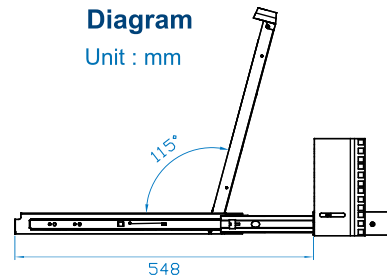

S-117
S-119

LCD Drawer & KVM Benefits

- ▶ Multi-user Matrix KVM with either 16 or 32 ports in 1U
- ▶ Cost efficient Combo KVM integration
- ▶ Direct support for SUN Micro 1152 x 900 native resolution
- ▶ "One Man" installation slides for easy, quick installation
- ▶ Mix PS/2, USB & SUN with Multi-Platform switch capability
- ▶ Secure remote user access across the world wide web

Options

Monitor Grade A 17" or 19" industrial TFT LCD panel

Dimensions

Model	Product Dimension (W x D x H)	Packing Dimension (W x D x H)	Net Weight	Gross Weight
S-117 series	442 x 650 x 44 mm 17.4 x 25.6 x 1.73 inch	589 x 856 x 168 mm 23.2 x 33.7 x 6.6 inch	15 kg / 33 lbs	21 kg / 46 lbs
S-119 Series	442 x 650 x 44 mm 17.4 x 25.6 x 1.73 inch	589 x 856 x 168 mm 23.2 x 33.7 x 6.6 inch	17 kg / 37 lbs	23 kg / 51 lbs