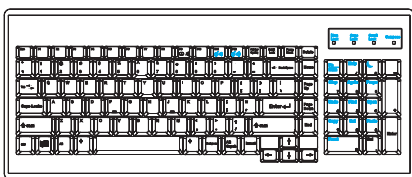

S-117
S-119

LCD Drawer & KVM Benefits

- ▶ Multi-user Matrix KVM with either 16 or 32 ports in 1U
- ▶ Cost efficient Combo KVM integration
- ▶ Direct support for SUN Micro 1152 x 900 native resolution
- ▶ "One Man" installation slides for easy, quick installation
- ▶ Mix PS/2, USB & SUN with Multi-Platform switch capability
- ▶ Secure remote user access across the world wide web

Drawer Features & Options

- 1U rackmount drawer with either 17" or 19" LCD
- Combo interface either PS/2 or USB input to the LCD drawer
- SUN key support including Stop, Cut, Paste, Compose etc
- US and UK keyboard language selections with either touchpad or trackball
- Slide rails with fixed positions to prevent drawer movement when typing
- Enhanced aesthetics with new molded front panel and two point lock

Options

Monitor Grade A 17" or 19" industrial TFT LCD panel

Dimensions

Model	Product Dimension (W x D x H)	Packing Dimension (W x D x H)	Net Weight	Gross Weight
S-117 series	442 x 650 x 44 mm 17.4 x 25.6 x 1.73 inch	589 x 856 x 168 mm 23.2 x 33.7 x 6.6 inch	15 kg / 33 lbs	21 kg / 46 lbs
S-119 Series	442 x 650 x 44 mm 17.4 x 25.6 x 1.73 inch	589 x 856 x 168 mm 23.2 x 33.7 x 6.6 inch	17 kg / 37 lbs	23 kg / 51 lbs

Keyboard Selection

Supporting layouts USB interface, Incorporates SUN keys

Se NS keyboard integrated with touchpad

Sb NS keyboard integrated with trackball

KVM Selection

Base Model	17" LCD Series	19" LCD Series
<ul style="list-style-type: none"> • Single port w/o KVM • USB interface 	S-117	S-119