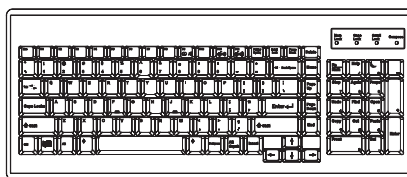

Drawer Features & Options

- 1U rackmount drawer with either 17" or 19" LCD
- Combo interface either PS/2 or USB input to the LCD drawer
- SUN key support including Stop, Cut, Paste, Compose etc
- US and UK keyboard language selections with either touchpad or trackball
- Slide rails with fixed positions to prevent drawer movement when typing
- Enhanced aesthetics with new molded front panel and two point lock

Options

Monitor Grade A 17" or 19" industrial TFT LCD panel

Dimensions

Model	Product Dimension (W x D x H)	Packing Dimension (W x D x H)	Net Weight	Gross Weight
S-117 series	442 x 650 x 44 mm 17.4 x 25.6 x 1.73 inch	589 x 856 x 168 mm 23.2 x 33.7 x 6.6 inch	15 kg / 33 lbs	21 kg / 46 lbs
S-119 Series	442 x 650 x 44 mm 17.4 x 25.6 x 1.73 inch	589 x 856 x 168 mm 23.2 x 33.7 x 6.6 inch	17 kg / 37 lbs	23 kg / 51 lbs

Keyboard Selection

Supporting layouts USB interface, Incorporates SUN keys

Se NS keyboard integrated with touchpad

Sb NS keyboard integrated with trackball

KVM Selection

Base Model	17" LCD Series	19" LCD Series
<ul style="list-style-type: none"> • Single port w/o KVM • USB interface 	S-117	S-119