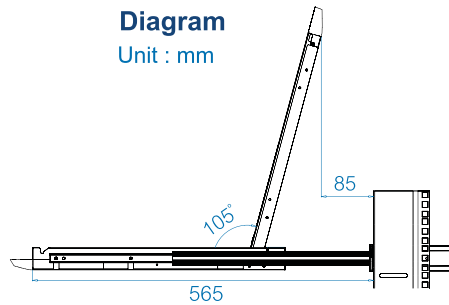

NS-117
NS-119

LCD Drawer & KVM Benefits

- ▶ Multi-user Matrix KVM with either 16 or 32 ports in 1U
- ▶ Cost efficient Combo KVM integration
- ▶ Direct support for SUN Micro 1152 x 900 native resolution
- ▶ "One Man" installation slides for easy, quick installation
- ▶ Mix PS/2, USB & SUN with Multi-Platform switch capability
- ▶ Secure remote user access across the world wide web

Options page 103~104 for full details

Monitor Grade A 17" or 19" industrial TFT LCD panel page 105 for full monitor details

Dimensions

Model	Product Dimension (W x D x H)	Packing Dimension (W x D x H)	Net Weight	Gross Weight
NS-117 Series	442 x 650 x 44 mm 17.4 x 25.6 x 1.73 inch	589 x 856 x 168 mm 23.2 x 33.7 x 6.6 inch	16 kg / 35 lbs	22 kg / 48 lbs
NS-119 Series	442 x 650 x 44 mm 17.4 x 25.6 x 1.73 inch	589 x 856 x 168 mm 23.2 x 33.7 x 6.6 inch	17 kg / 37 lbs	23 kg / 51 lbs