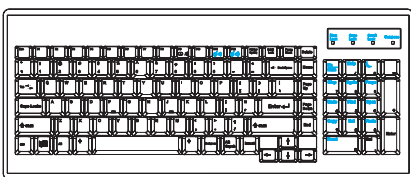

Drawer Features & Options

- 1U rackmount drawer with either 17" or 19" LCD
- Combo interface either PS/2 or USB input to the LCD drawer
- SUN key support including Stop, Cut, Paste, Compose etc
- US and UK keyboard language selections with either touchpad or trackball
- Slide rails with fixed positions to prevent drawer movement when typing
- An aesthetically enhanced latching front panel to release the two point lock

Options page 103~104 for full details

Monitor Grade A 17" or 19" industrial TFT LCD panel page 105 for full monitor details

Dimensions

Model	Product Dimension (W x D x H)	Packing Dimension (W x D x H)	Net Weight	Gross Weight
NS-117 Series	442 x 650 x 44 mm 17.4 x 25.6 x 1.73 inch	589 x 856 x 168 mm 23.2 x 33.7 x 6.6 inch	16 kg / 35 lbs	22 kg / 48 lbs
NS-119 Series	442 x 650 x 44 mm 17.4 x 25.6 x 1.73 inch	589 x 856 x 168 mm 23.2 x 33.7 x 6.6 inch	17 kg / 37 lbs	23 kg / 51 lbs

Keyboard Selection Supporting layouts USB interface, Incorporates SUN keys

Se NS keyboard integrated with touchpad

Sb NS keyboard integrated with trackball

page 106 for full keyboard details

KVM Selection