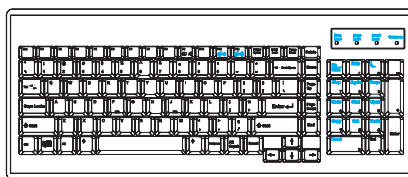

Drawer Features & Options

- 1U rackmount drawer with either 17" or 19" LCD
- Combo interface either PS/2 or USB input to the LCD drawer
- SUN key support including Stop, Cut, Paste, Compose etc
- US and UK keyboard language selections with either touchpad or trackball
- Slide rails with fixed positions to prevent drawer movement when typing
- An aesthetically enhanced latching front panel to release the two point lock

Options page 103~104 for full details

Monitor Grade A 17" or 19" industrial TFT LCD panel page 105 for full monitor details

Dimensions

Model	Product Dimension (W x D x H)	Packing Dimension (W x D x H)	Net Weight	Gross Weight
NS-117 Series	442 x 650 x 44 mm 17.4 x 25.6 x 1.73 inch	589 x 856 x 168 mm 23.2 x 33.7 x 6.6 inch	16 kg / 35 lbs	22 kg / 48 lbs
NS-119 Series	442 x 650 x 44 mm 17.4 x 25.6 x 1.73 inch	589 x 856 x 168 mm 23.2 x 33.7 x 6.6 inch	17 kg / 37 lbs	23 kg / 51 lbs

Keyboard Selection Supporting layouts USB interface, Incorporates SUN keys

Se NS keyboard integrated with touchpad

Sb NS keyboard integrated with trackball

page 106 for full keyboard details

KVM Selection